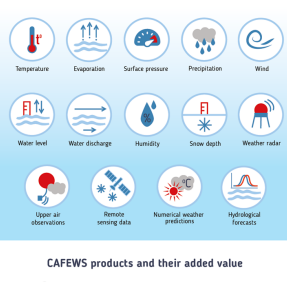

Regional data exchange and integration via CAFEWS