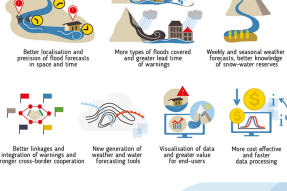

CAFEWS

Central Asian Flood Early Warning System

Flood types and contributing factors

Flood impacts

Data and science behind flood warnings

CAFEWS: a system of systems

CAFEWS forecasting and modeling instruments

Regional data exchange and integration via CAFEWS

CAFEWS products and their added value

CAFEWS: from warnings to actions

CAFEWS benefits and applications