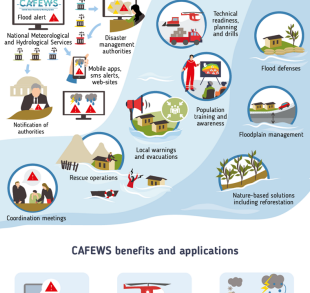

CAFEWS

Central Asian Flood Early Warning System

Flood types and contributing factors

Flood impacts

Data and science behind flood warnings

CAFEWS: a system of systems

CAFEWS forecasting and modeling instruments

Regional data exchange and integration via CAFEWS

CAFEWS products and their added value

CAFEWS: from warnings to actions

CAFEWS benefits and applications